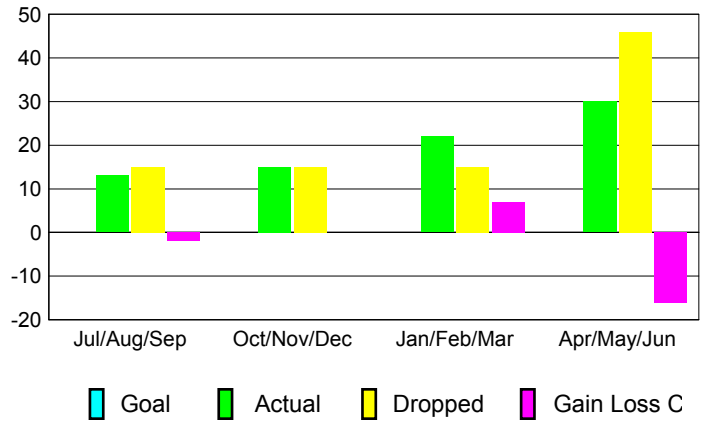

GMT: **JØRN ANDERSEN**

Location: **SWEDEN**

GMT CA: **4**

CLUBS

Month	New Club Goal	Actual New Clubs	Actual Dropped Clubs	Gain/Loss of Clubs
2012-2013				
Jul/Aug/Sep		0	0	0
Oct/Nov/Dec		0	0	0
Jan/Feb/Mar		0	0	0
Apr/May/Jun		0	0	0
Totals		0	0	0

Club Results 2012-2013

Goal, New, Dropped, Gain/Loss

YTD Status Quo Clubs 2012-2013

Status Quo Clubs Compared to Status Quo Members

Club Gain/Loss 2012-2013

MEMBERSHIP

Month	Net Memb Goal	Actual New Memb	Actual Dropped Memb	Gain/Loss of Memb
2012-2013				
Jul/Aug/Sep		13	15	-2
Oct/Nov/Dec		15	15	0
Jan/Feb/Mar		22	15	7
Apr/May/Jun		30	46	-16
Totals		80	91	-11

Membership Results 2012-2013

Goal, New, Dropped, Gain/Loss

Gender Comparison 2012-2013

Membership Gain/Loss 2012-2013