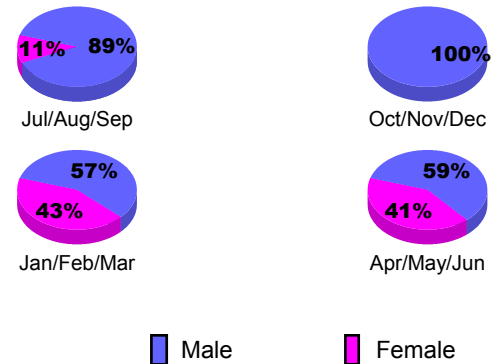

Club Results 2012-2013

Goal, New, Dropped, Gain/Loss

YTD Status Quo Clubs 2012-2013

Status Quo Clubs Compared to Status Quo Members

Club Gain/Loss 2012-2013

MEMBERSHIP

Month	Net Memb Goal	Actual New Memb	Actual Dropped Memb	Gain/Loss of Memb
2012-2013				
Jul/Aug/Sep		13	15	-2
Oct/Nov/Dec		15	15	0
Jan/Feb/Mar		22	15	7
Apr/May/Jun		30	46	-16
Totals		80	91	-11

Membership Results 2012-2013

Goal, New, Dropped, Gain/Loss

Gender Comparison 2012-2013

Membership Gain/Loss 2012-2013